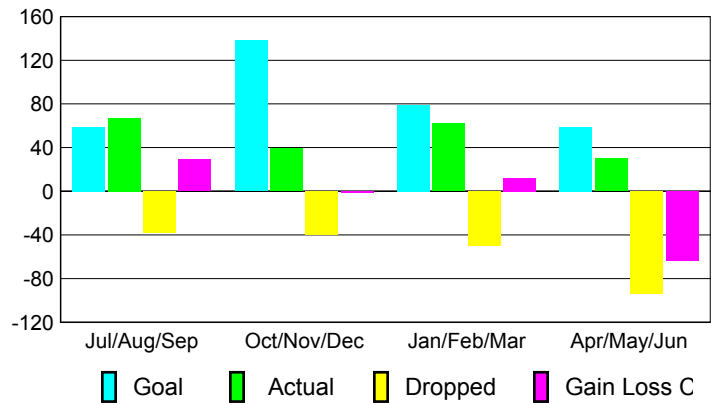

Membership Results 2009-2010

Goal, New, Dropped, Gain/Loss