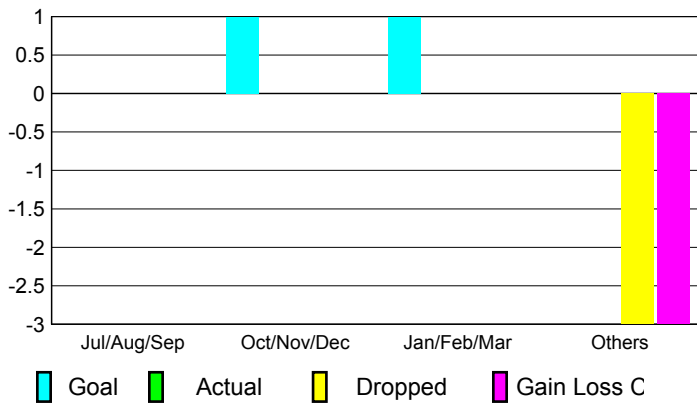

2009-2010 GMT Quarterly Report for District (or Undistricted) **District 331 C**

GMT: **Shinobu Goto**

Location: **JAPAN**

GMT CA: **5**

CLUBS

Club Results
2009-2010

Clubs
2008-2009

Month	New Club Goal	Actual New Clubs	Actual Dropped Clubs	Gain/Loss of Clubs	Gain/Loss of Clubs
Jul/Aug/Sep	0	0	0	0	0
Oct/Nov/Dec	1	0	0	0	0
Jan/Feb/Mar	1	0	0	0	0
Apr/May/Jun	0	0	-3	-3	0
Totals	2	0	-3	-3	0

Club Results 2009-2010

Goal, New, Dropped, Gain/Loss

Comparison of Club Gain/Loss

Current Year Compared to the Previous Year

YTD Status Quo Clubs 2009-2010

Status Quo Clubs Compared to Status Quo Members

MEMBERSHIP

Membership Results
2009-2010

Membership
2008-2009

Month	Net Memb Goal	Actual New Memb	Actual Dropped Memb	Gain/Loss of Memb	Gain/Loss of Memb
Jul/Aug/Sep	59	67	-38	29	-6
Oct/Nov/Dec	138	39	-40	-1	-15
Jan/Feb/Mar	79	62	-50	12	-15
Apr/May/Jun	59	30	-94	-64	-68
Totals	335	198	-222	-24	-104