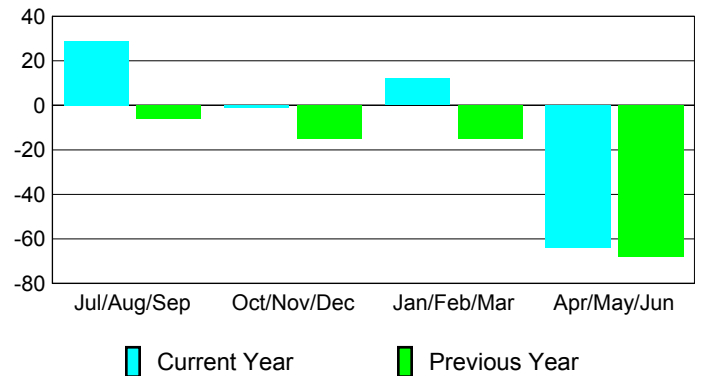

Comparison of Membership Gain/Loss

Current Year Compared to the Previous Year